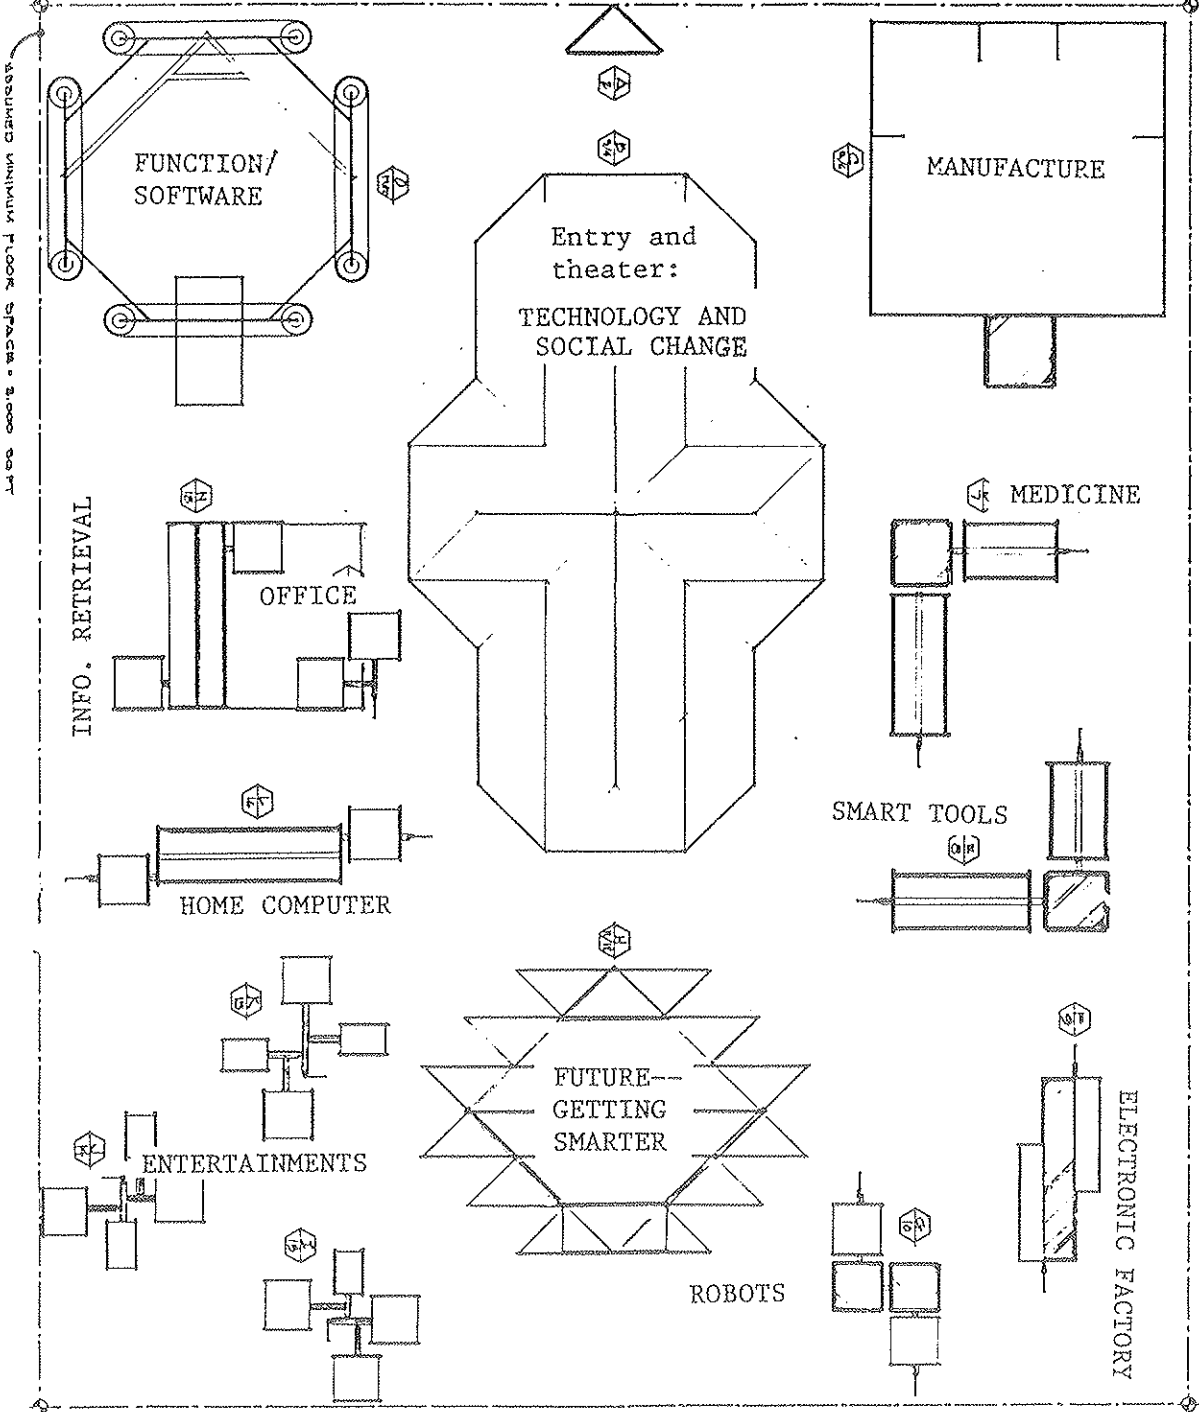

Rogow + Bernstein
5971 West Third Street, Los Angeles
California (90036) (213) 936-9916

CHIPS AND CHANGES EXHIBIT
EXHIBIT FLOOR PLAN

SCALE: 1/8" = 1'-0"
DATE: 11-12-82
DRAWN BY: J.H.T.
APPROVED BY: [Signature]

SHEET NUMBER
1